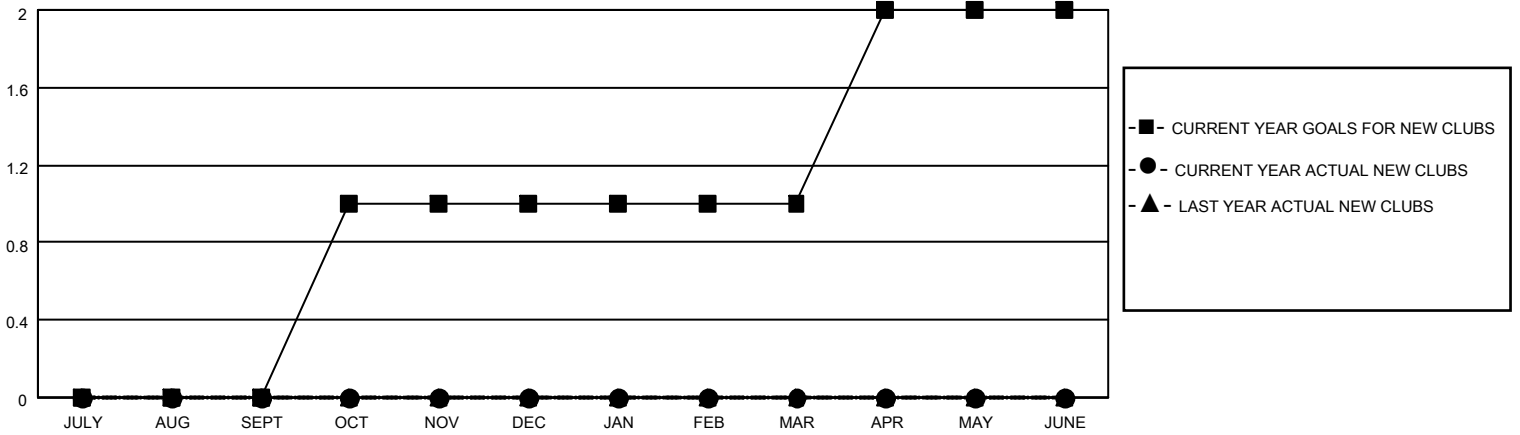

MONTHLY MEMBERSHIP PROGRESS REPORT

LOCATION MARYLAND

District 22 A

Results as of: 8/31/2022

Clubs			
RESULTS FOR 2022-2023			
QUARTER	NEW CLUB GOAL	NEW CLUBS	DROPPED CLUBS
JULY/AUG/SEPT	0	0	0
OCT/NOV/DEC	1	0	0
JAN/FEB/MAR	0	0	0
APR/MAY/JUNE	1	0	0

Members			
RESULTS FOR 2022-2023			
QUARTER	MEMBER GROWTH NET GOAL	MEMBER GROWTH ACTUAL	DROPPED MEMBERS ACTUAL (including transfers)
JULY/AUG/SEPT	5	5	12
OCT/NOV/DEC	0	0	0
JAN/FEB/MAR	10	0	0
APR/MAY/JUNE	0	0	0

GOALS AND ACTUAL NEW CLUBS CUMULATIVE