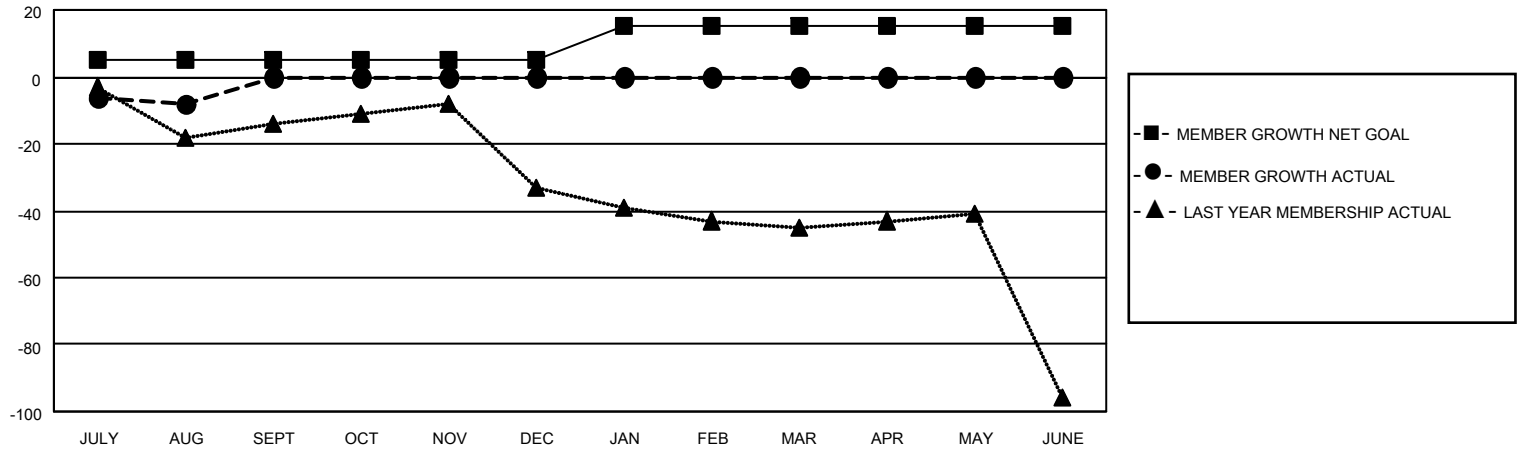

GOALS AND ACTUAL MEMBERS CUMULATIVE

DROPPED CLUBS: 0	3 CLUBS OF 22 ADDED 1 OR MORE NEW MEMBERS	<u>GENDER DISTRIBUTION</u> <table style="width: 100%; border: none;"> <tr> <td style="padding: 2px;">MALE</td> <td style="text-align: right; padding: 2px;">332 (62.88%)</td> </tr> <tr> <td style="padding: 2px;">FEMALE</td> <td style="text-align: right; padding: 2px;">196 (37.12%)</td> </tr> <tr> <td style="padding: 2px;">NON BINARY</td> <td style="text-align: right; padding: 2px;">0 (0.00%)</td> </tr> <tr> <td style="padding: 2px;">PREFER NOT TO ANSWER</td> <td style="text-align: right; padding: 2px;">0 (0.00%)</td> </tr> </table>
<u>DROPPED MEMBERS</u> <table style="width: 100%; border: none;"> <tr> <td style="padding: 2px;">DECEASED</td> <td style="text-align: right; padding: 2px;">4</td> </tr> <tr> <td style="padding: 2px;">CLUB CANCELLED</td> <td style="text-align: right; padding: 2px;">0</td> </tr> <tr> <td style="padding: 2px;">OTHER</td> <td style="text-align: right; padding: 2px;">8</td> </tr> <tr> <td style="padding: 2px;">TOTAL</td> <td style="text-align: right; padding: 2px;">12</td> </tr> </table>	CLICK HERE FOR CUMULATIVE MEMBERSHIP DATA	<table style="width: 100%; border: none;"> <tr> <td style="padding: 2px;">TOTAL FAMILY UNIT MEMBERS</td> <td style="text-align: right; padding: 2px;">102</td> </tr> <tr> <td style="padding: 2px;">FAMILY MEMBERS PAYING HALF DUES</td> <td style="text-align: right; padding: 2px;">52</td> </tr> </table>